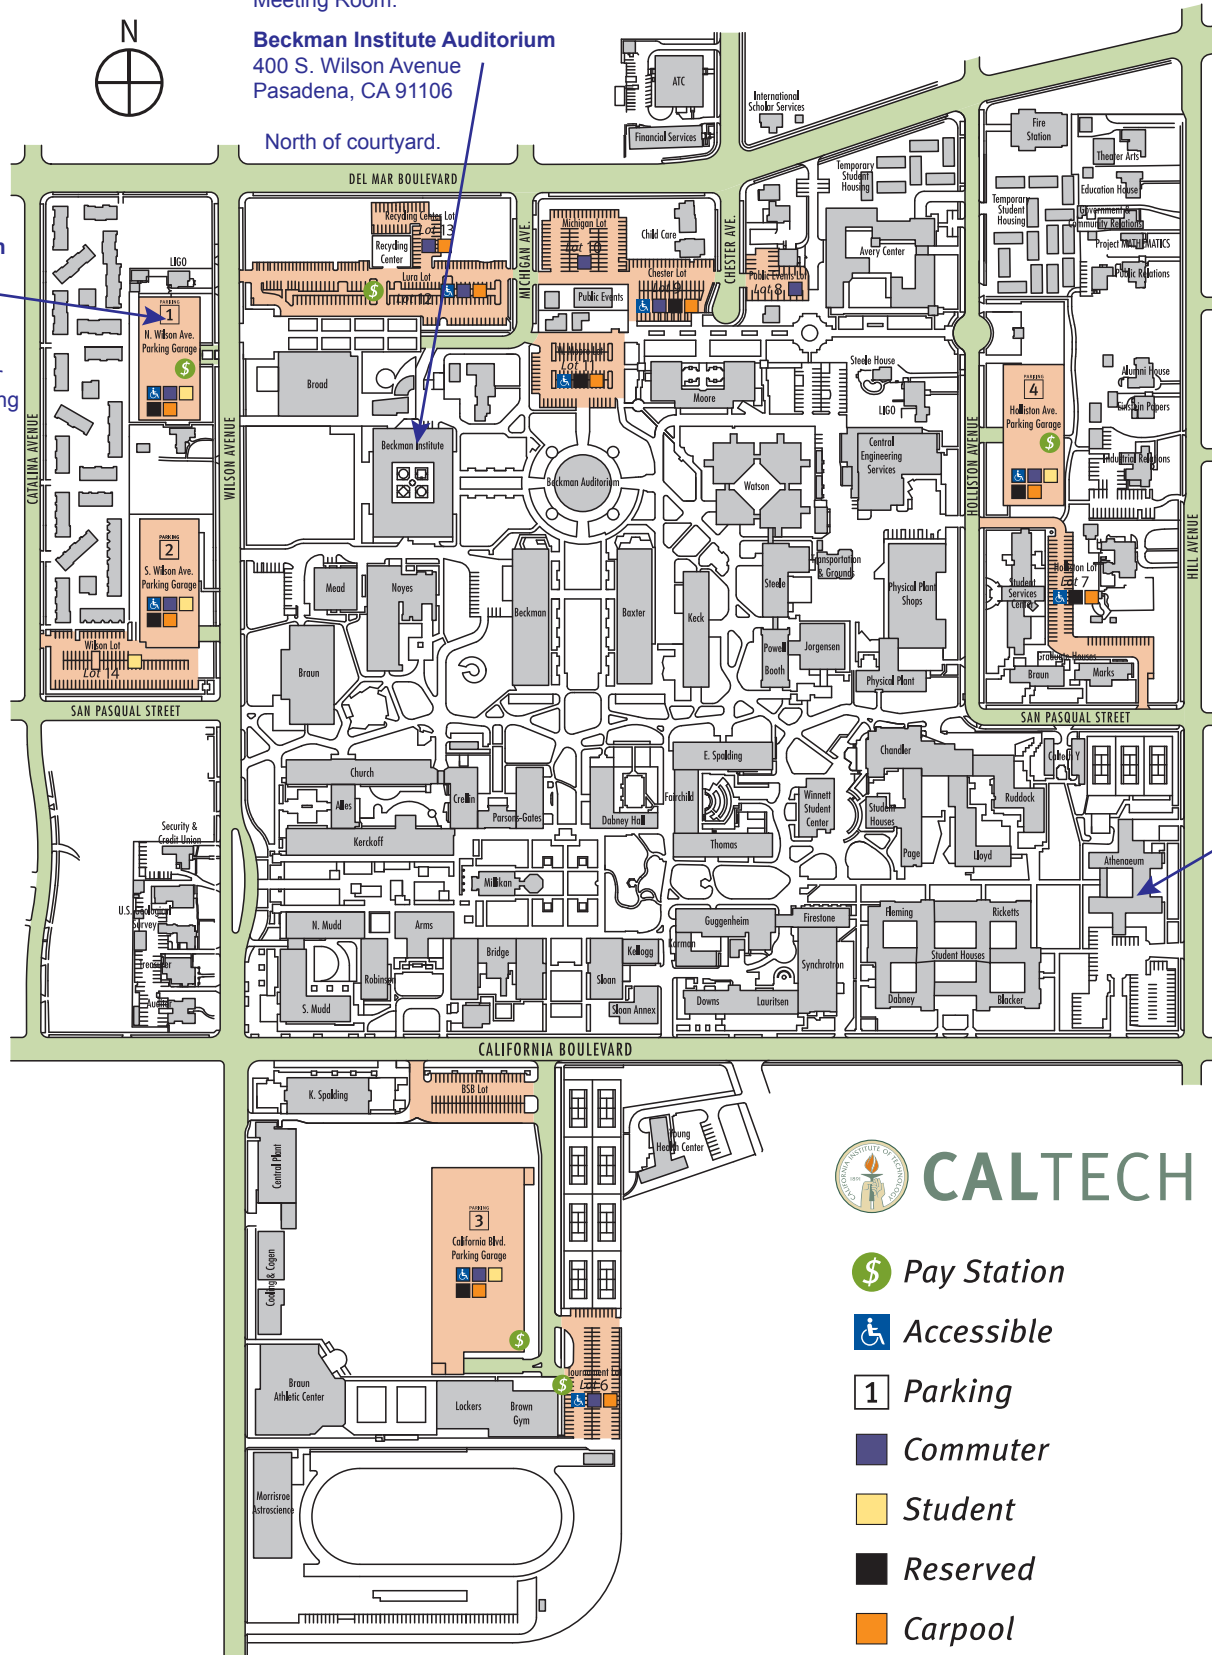

# Campus Map

Meeting Room:

**Beckman Institute Auditorium**  
400 S. Wilson Avenue  
Pasadena, CA 91106

North of courtyard.

**N. Wilson Parking Garage**

Use pay station for day parking pass.

Lodging Reservations:

**The Athenaeum**  
551 South Hill Avenue  
Pasadena, CA 91106  
(626) 395-8200

Overnight parking for guests available.

**CALTECH**

Pay Station

Accessible

Parking

Commuter

Student

Reserved

Carpool